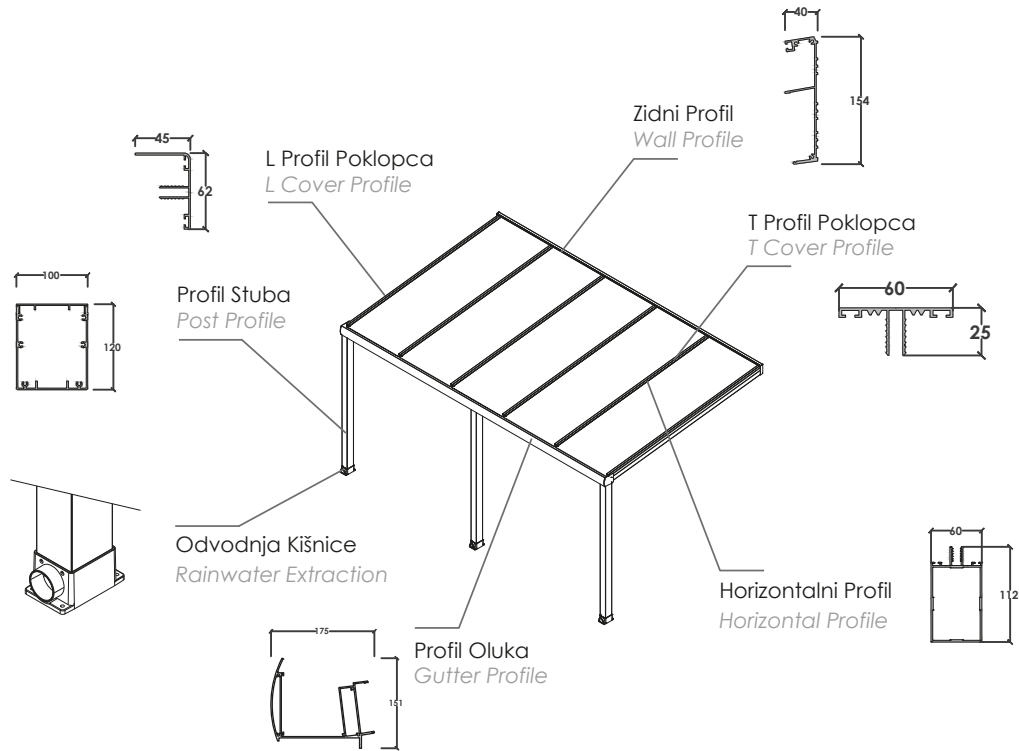

Materijal // 6063 T5 aluminijum, nehrđajući čelik i delrin.

Materials // 6063 T5 aluminum, stainless steel and delrin.

RAL Boje
Boja po Vašem izboru, prema RAL standardu.

RAL Color Selection
Coloring of your choice, according to the RAL color standard.

Izvršna otpornost na vremenske uslove (kiša, snijeg), vlagu i vjetar.

Great resistance to weather conditions of rain, snow humidity and wind.